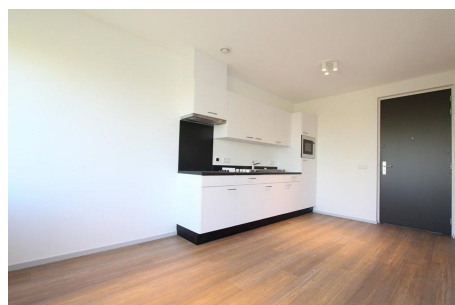

*Save time and money go directly to
the best and quickest agent*

Bouwerij, Amstelveen

Details:

- Size of the property: 43 m²
- Number of bedrooms: 1
- Number of bathrooms: 1
- Type of house: Apartment
- Interior decoration: Semi-Furnished

Type	: Upper floor apartment
Decoration	: Semi Furnished
Living Surface	: 43m ²
Rooms	: 2

Rent € 1.300 p.m. excl. per month