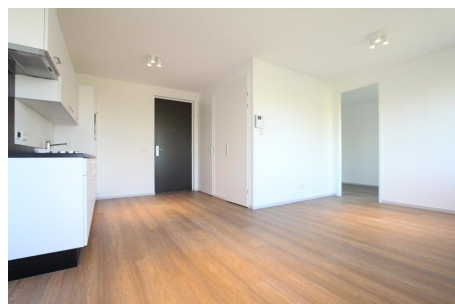

*Save time and money go directly to
the best and quickest agent*

Bouwerij, Amstelveen

Details:

- Size of the property: 43 m²
- Number of bedrooms: 1
- Number of bathrooms: 1
- Type of house: Apartment
- Interior decoration: Semi-Furnished

Type	: Upper floor apartment
Decoration	: Semi Furnished
Living Surface	: 43m ²
Rooms	: 2

Rent € 1.300 p.m. excl. per month