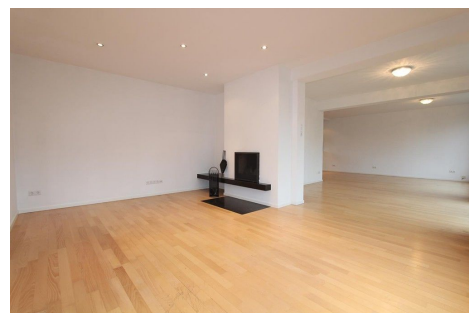

Save time and money go directly to
the best and quickest agent

Else Mauhsstraat, Amstelveen

Details:

- Size of the property: 280 m2
- Number of bedrooms: 7
- Number of bathrooms: 3
- Type of house: Family House

Type	: Single family
Decoration	: Semi Furnished
Garden	: Yes, Backyard, South, 15×15cm
Living Surface	: 280m²
Rooms	: 8

Rent € 4.000 p.m. excl. per month