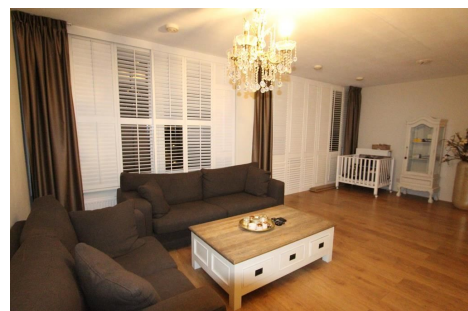

## Confuciusplein, Amsterdam

Neat and spacious two-room apartment with a floor area of 110 m<sup>2</sup>

House layout:

Through the central entrance with elevator you reach the fourth floor. From the hall you have access to the two bedrooms, meter cupboard, storage room, bathroom, separate toilet, laundry room and

Type	: Up and downstairs house
Decoration	: Semi Furnished
Living Surface	: 110m <sup>2</sup>
Rooms	: 3

**Rent € 1.800 p.m. excl. per month**