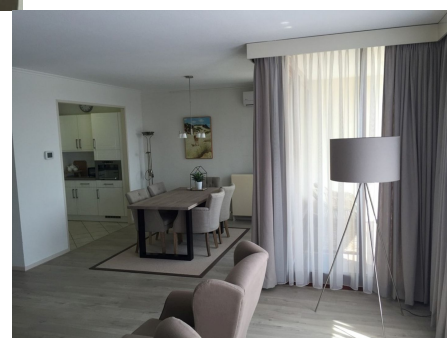

Save time and money go directly to
the best and quickest agent

Rembrandtweg, Amstelveen

Details:

Size of the property: (m2) approximately 115 m2

Number of bedrooms: 2

Number of bathrooms: 2

Type of house: Apartment

Type : Upper floor apartment

Decoration : Fully furnished

Living Surface : 115m²

Rooms **AMSTERDAM HOUSING** +31 (0)20 - 671 72 66

Slingerbeekstraat 29 info@amsterdamhousing.com

1078 BH Amsterdam www.amsterdamhousing.com

Rent € 2.650 p.m. excl. per month