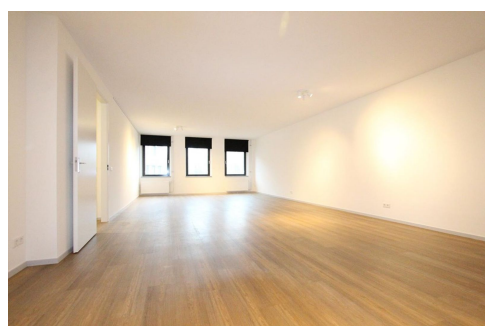

Save time and money go directly to
the best and quickest agent

Bouwerij, Amstelveen

Details:

- Size of the property: 112 m²
- Number of bedrooms: 2

Number of bathrooms: 1

Type of house: Apartment

1078 BH Amsterdam

Type

Decoration

+31 (0)20 - 671 72 66

info@amsterdamhousing.com

www.amsterdamhousing.com

: Upper floor apartment

: Semi Furnished

Living Surface : 112m²