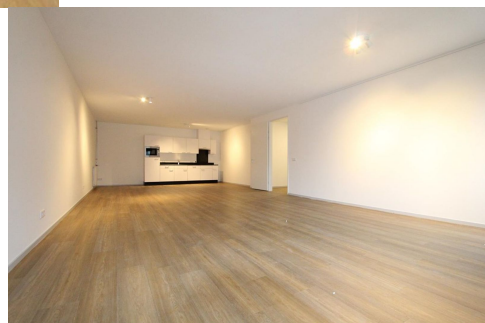

Save time and money go directly to
the best and quickest agent

Bouwerij, Amstelveen

Details:

- Size of the property: 112 m²
- Number of bedrooms: 2

Number of bathrooms: 1

Type of house: Apartment

1078 BH Amsterdam

Type

Decoration

+31 (0)20 - 671 72 66

info@amsterdamhousing.com

www.amsterdamhousing.com

: Upper floor apartment

: Semi Furnished

Living Surface : 112m²