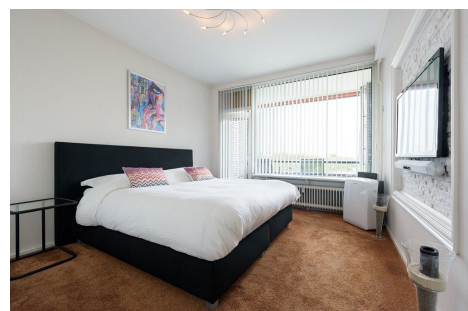

## Parnassusweg, Amsterdam

Details:

- Size of the property: 95 m<sup>2</sup>
- Number of bedrooms: 2
- Number of bathrooms: 1
- Type of property: Apartment

Type	: Upper floor apartment
Decoration	: Fully furnished
Living Surface	: 95m <sup>2</sup>
Rooms	: 3