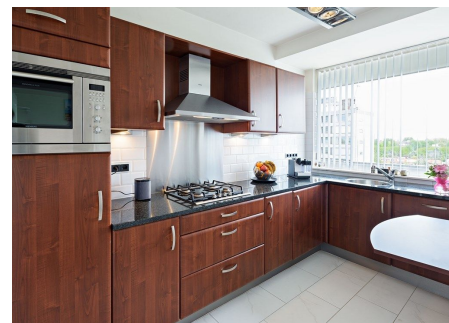

## Parnassusweg, Amsterdam

Details:

- Size of the property: 95 m<sup>2</sup>
- Number of bedrooms: 2
- Number of bathrooms: 1
- Type of property: Apartment

Type	: Upper floor apartment
Decoration	: Fully furnished
Living Surface	: 95m <sup>2</sup>
Rooms	: 3