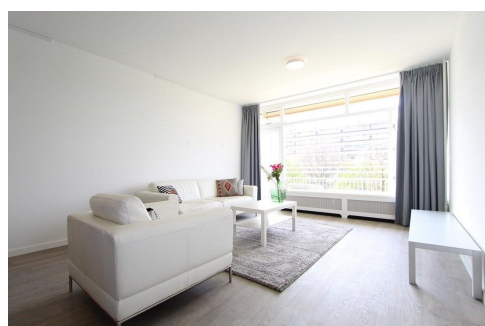

## Bevelandselaan, Amstelveen

Details:

• Size of the property: 80 m<sup>2</sup>

• Number of bedrooms: 2

• Number of bathrooms: 1

• Type of house: Apartment

1078 BH Amsterdam

Type

Decoration

+31 (0)20 - 671 72 66

info@amsterdamhousing.com

www.amsterdamhousing.com

: Upper floor apartment

: Fully furnished

Living Surface : 80m<sup>2</sup>

Rooms : 3