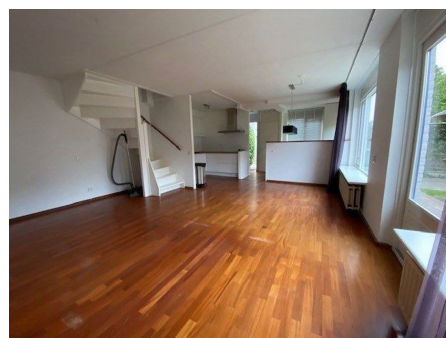

AMSTERDAM HOUSING

CALL +31 (0)20-671 72 66

*Save time and money go directly to
the best and quickest agent*

Willem Pijperstraat, Almere

Quadrant House with garden near NS-station and shoppingcentre Muziekwijk in Almere.

AMSTERDAM HOUSING

+31 (0)20 - 671 72 66

Slingerbeekstraat 29

info@amsterdamhousing.com

1078 BH Amsterdam

www.amsterdamhousing.com

• Size of the property: 92 m²

• Number of bedrooms: 3

VBO **MAKELAAR**