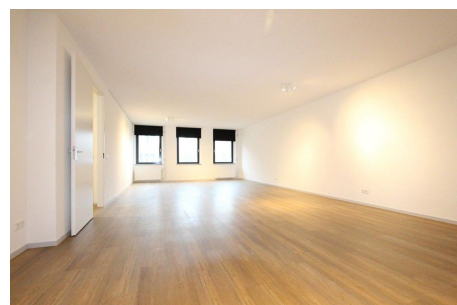

*Save time and money go directly to
the best and quickest agent*

Bouwerij, Amstelveen

Details:

- Size of the property: 112 m²
- Number of bedrooms: 2
- Number of bathrooms: 1
- Type of house: Apartment
- Interior decoration: Semi-Furnished

Type	: Upper floor apartment
Decoration	: Semi Furnished
Living Surface	: 112m ²
Rooms	: 3

Rent € 1.300 p.m. excl. per month