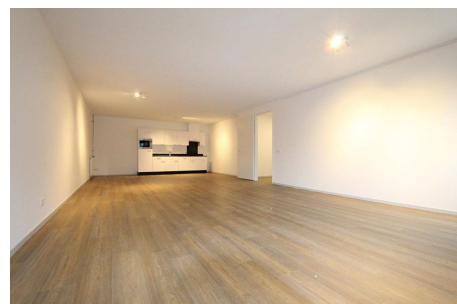

*Save time and money go directly to
the best and quickest agent*

Bouwerij, Amstelveen

Details:

- Size of the property: 112 m²
- Number of bedrooms: 2
- Number of bathrooms: 1
- Type of house: Apartment
- Interior decoration: Semi-Furnished

Type	: Upper floor apartment
Decoration	: Semi Furnished
Living Surface	: 112m ²
Rooms	: 3

Rent € 1.300 p.m. excl. per month