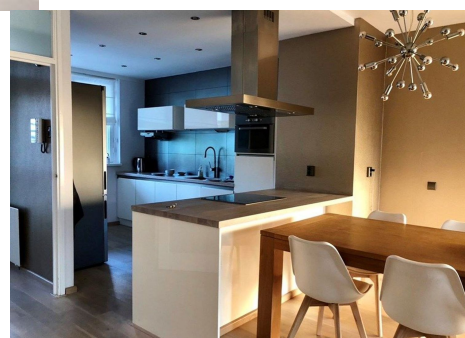

AMSTERDAM HOUSING

CALL +31 (0)20-671 72 66

Save time and money go directly to
the best and quickest agent

Bankrashof, Amstelveen

The price of this property is 1500 per month for the first 6 months. After six months the original price of 1850 will apply.

AMSTERDAM HOUSING
Slingerbeekstraat 29
1078 BH Amsterdam

+31 (0)20 - 671 72 66
info@amsterdamhousing.com
www.amsterdamhousing.com

VBO **MAKELAAR**

Size of the property: (m2) approximately 111 m2