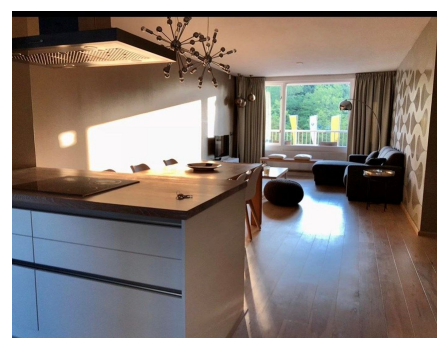

AMSTERDAM HOUSING

CALL +31 (0)20-671 72 66

Save time and money go directly to
the best and quickest agent

Bankrashof, Amstelveen

The price of this property is 1500 per month for the first 6 months. After six months the original price of 1850 will apply.

AMSTERDAM HOUSING
Slingerbeekstraat 29
1078 BH Amsterdam

+31 (0)20 - 671 72 66
info@amsterdamhousing.com
www.amsterdamhousing.com

VBO **MAKELAAR**

Size of the property: (m2) approximately 111 m2