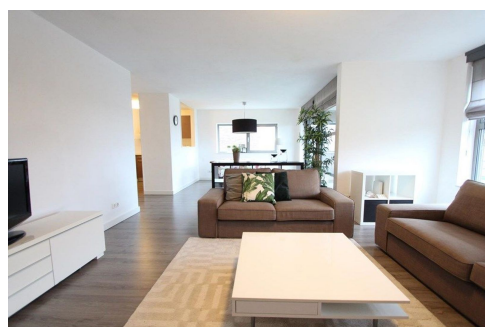

AMSTERDAM HOUSING

CALL +31 (0)20-671 72 66

Save time and money go directly to
the best and quickest agent

Amstelveenseweg, Amsterdam

Details:

- Size of the property: 85 m²
- Number of bedrooms: 2
- Number of bathrooms: 1
- Type of house: Apartment

+31 (0)20 - 671 72 66
info@amsterdamhousing.com
www.amsterdamhousing.com

VBO MAKELAAR