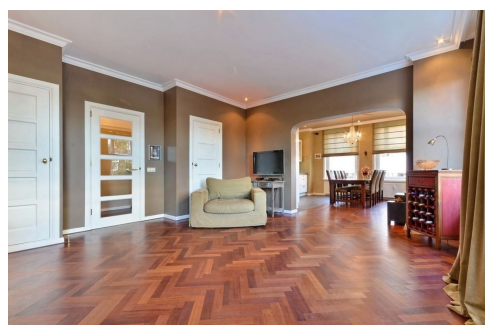

AMSTERDAM HOUSING

CALL +31 (0)20-671 72 66

Save time and money go directly to
the best and quickest agent

Minervaplein, Amsterdam

Minervaplein, Amsterdam, Oud Zuid description:

Details:

• Size of the property: 101 m²

• Number of bedrooms: 2

Slingerbeekstraat 29

1078 BH Amsterdam

Type

Decoration

+31 (0)20 - 671 72 66

info@amsterdamhousing.com

www.amsterdamhousing.com

: Upper floor apartment

: Semi Furnished

VBO MAKELAAR