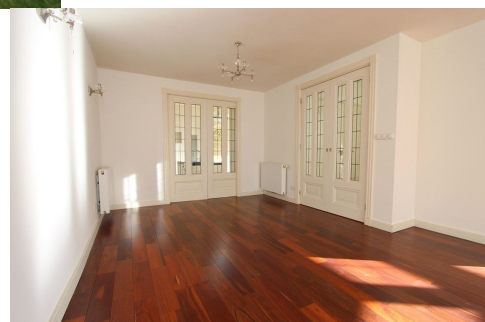

AMSTERDAM HOUSING

CALL +31 (0)20-671 72 66

Save time and money go directly to
the best and quickest agent

Keizer Karelweg, Amstelveen

Details:

Size of the property (m²) approximately 180 m²

Number of bedrooms: 4

Number of bathrooms: 3

Type of house: Family house

AMSTERDAM HOUSING

Slingerbeekstraat 25

1078 BH Amsterdam

+31 (0)20 - 671 72 66

info@amsterdamhousing.com

www.amsterdamhousing.com

VBO MAKELAAR