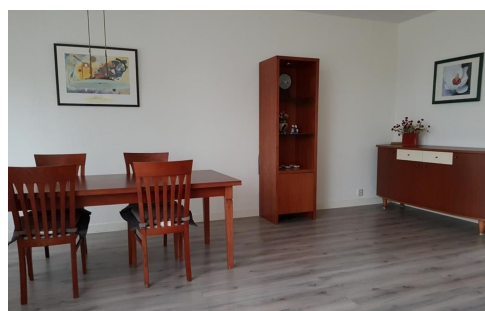

AMSTERDAM HOUSING

CALL +31 (0)20-671 72 66

Save time and money go directly to
the best and quickest agent

Schokland, Amstelveen

Details:

• Size of the property: 110 m²

• Number of bedrooms: 3

• Number of bathrooms: 1

• Type of house: Apartment

Slingerbeekstraat 29

1078 BH Amsterdam

Type

Living Surface

+31 (0)20 - 671 72 66

info@amsterdamhousing.com

www.amsterdamhousing.com

: Maisonnette

: 110m²

VBO MAKELAAR