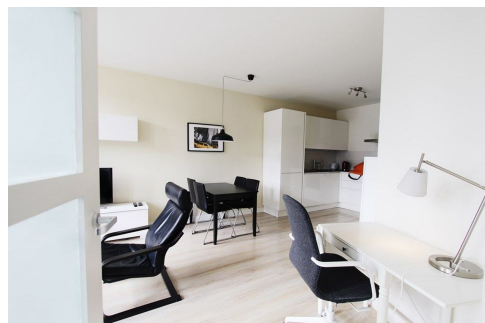

Save time and money go directly to
the best and quickest agent

Staalkade, Amsterdam

Lovely apartment with canal view on one of the widest canals of Amsterdam!

Details:

- Size of the property: 62 m²
- Number of bedrooms: 2

Type
AMSTERDAM HOUSING
Decoration
Slingerbeekstraat 29
Living Surface
1078 BH Amsterdam
Rooms

: Ground floor apartment
+31 (0)20 - 671 72 66
info@amsterdamhousing.com
www.amsterdamhousing.com
: 62m²
: 3