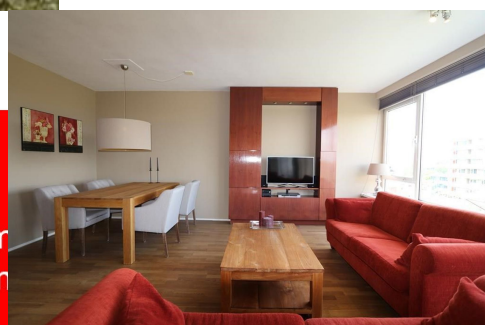

AMSTERDAM HOUSING
Slingerbeekstraat 29
1078 BH Amsterdam

+31 (0)20 - 671 72 66
info@amsterdamhousing.com
www.amsterdamhousing.com