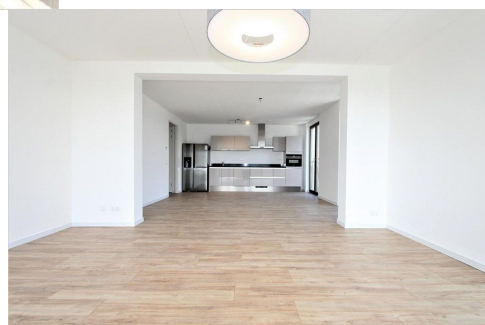

Save time and money go directly to
the best and quickest agent

Klaasje Zevensterstraat, Amstelveen

Klaasje Zevenster is located in a special place. A quiet green neighborhood, close to amenities such as Klaasje Zevenster nursing home, Bankras shopping center and Amstelveen city center. With 10 minutes cycling you are on a terrace on the Amstel. Wonderful living!

AMSTERDAM HOUSING

De Ruijterbeekstraat 29
1078 BH Amsterdam

Type

Decoration

+31 (0)20 - 671 72 66

info@amsterdamhousing.com

www.amsterdamhousing.com

: Up and downstairs house

: Semi Furnished

VBO **MAKELAAR**