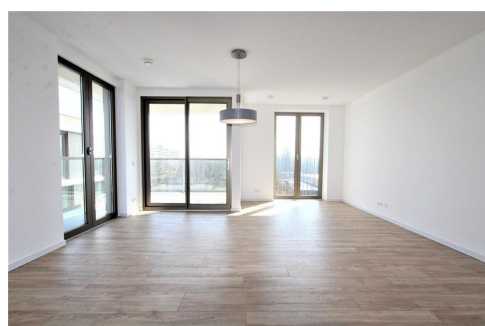

Save time and money go directly to
the best and quickest agent

Klaasje Zevensterstraat, Amstelveen

Klaasje Zevenster is located in a special place. A quiet green neighborhood, close to amenities such as Klaasje Zevenster nursing home, Bankras shopping center and Amstelveen city center. With 10 minutes cycling you are on a terrace on the Amstel. Wonderful living!

AMSTERDAM HOUSING

De Ruijterbeekstraat 29
1078 BH Amsterdam

Type

Decoration

+31 (0)20 - 671 72 66

info@amsterdamhousing.com

www.amsterdamhousing.com

: Up and downstairs house

: Semi Furnished

VBO **MAKELAAR**