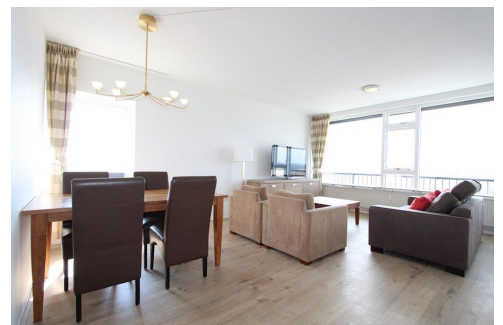

AMSTERDAM HOUSING

CALL +31 (0)20-671 72 66

Save time and money go directly to
the best and quickest agent

Groenhof, Amstelveen

Brand new & renovated appartement available in the quiet residential area of Groenelaan

The apartment complex is located in the quiet residential area of Groenelaan. The location is preferred in relation to various facilities. The International School of Amstelveen (ISA) is a stone's throw away and the location is next to the renovated and covered shopping center Groenhof.

1078 BH Amsterdam

Type

Decoration

+31 (0)20-671 72 66

info@amsterdamhousing.com

www.amsterdamhousing.com

: Up and downstairs house

: Fully furnished

VBO MAKELAAR