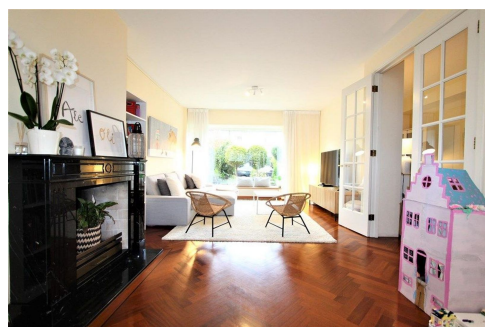

## Soerlaan, Amstelveen

Details:

• Size of the property: 165 m2

• Number of bedrooms: 4

• Number of bathrooms: 3

• Type of house: Family house

1078 BH Amsterdam

Type

Decoration

+31 (0)20 - 671 72 66

info@amsterdamhousing.com

www.amsterdamhousing.com

: Single family

: Semi Furnished

Garden : Yes, Backyard, Northeast, 6×11cm

Living Surface : 165m<sup>2</sup>