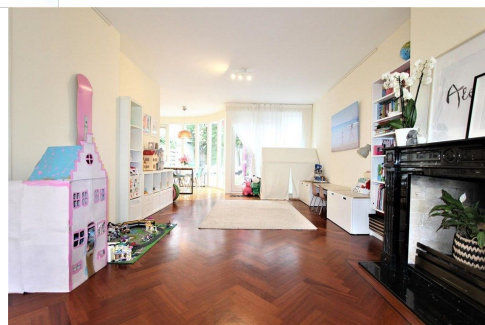

## Soerlaan, Amstelveen

Details:

• Size of the property: 165 m2

• Number of bedrooms: 4

• Number of bathrooms: 3

• Type of house: Family house

1078 BH Amsterdam

Type

Decoration

+31 (0)20 - 671 72 66

info@amsterdamhousing.com

www.amsterdamhousing.com

: Single family

: Semi Furnished

Garden : Yes, Backyard, Northeast, 6×11cm

Living Surface : 165m<sup>2</sup>