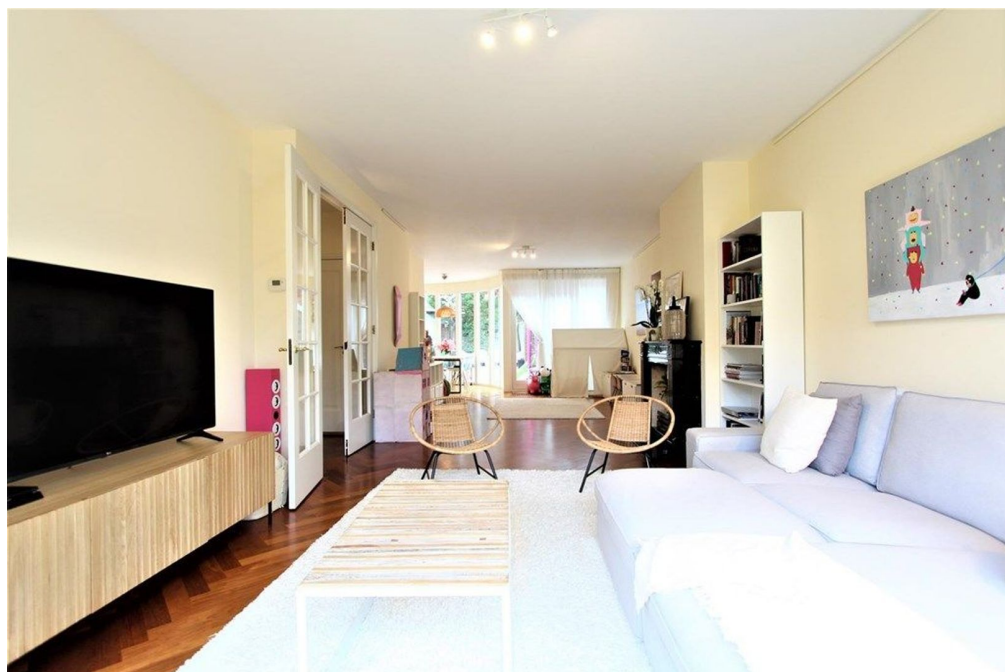

## Soerlaan, Amstelveen

Details:

• Size of the property: 165 m2

• Number of bedrooms: 4

• Number of bathrooms: 3

• Type of house: Family house

1078 BH Amsterdam

Type

Decoration

+31 (0)20 - 671 72 66

info@amsterdamhousing.com

www.amsterdamhousing.com

: Single family

: Semi Furnished

Garden : Yes, Backyard, Northeast, 6×11cm

Living Surface : 165m<sup>2</sup>