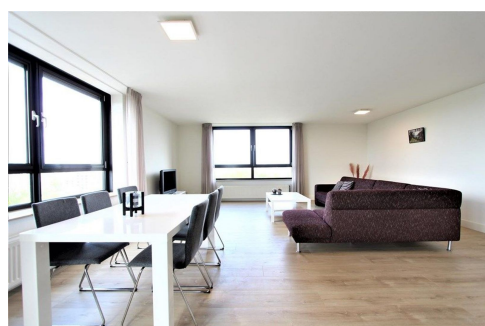

AMSTERDAM HOUSING

CALL +31 (0)20-671 72 66

Save time and money go directly to
the best and quickest agent

Fluweelboomlaan, Amstelveen

Appartement available in heart Amstelveen with stunning view !

Details:

AMSTERDAM HOUSING

+31 (0)20 - 671 72 66

Size of the property 29 m² approximately 101 m² www.amsterdamhousing.com

1078 BH Amsterdam

www.amsterdamhousing.com

Type

: Up and downstairs house

Decoration

: Fully furnished

VBO **MAKELAAR**