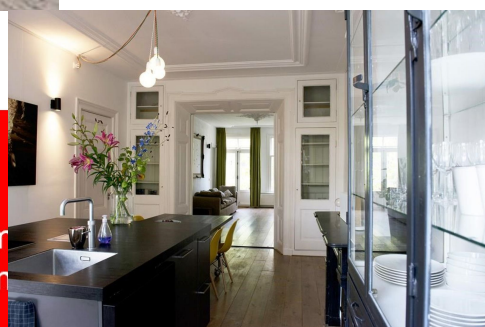

AMSTERDAM HOUSING

*Save time and money go directly to
the best and quickest agent*

CALL +31 (0)20 610 2000

Grensstraat, Amsterdam

AVAILABLE AS PER DIRECT FOR 2 YEARS - LUXURIOUS FULLY FURNISHED TWO-BEDROOM APARTMENT OF 68 M2 IN WEESPERZIJDE AREA

Top location, easy accessible from ring road, close to de Pijp and Amsterdam WTC, not for sharing, no short term.

| | |
|----------------|--------------------|
| Type | : Apartment |
| Decoration | : Fully furnished |
| Living Surface | : 68m ² |
| Rooms | : 3 |