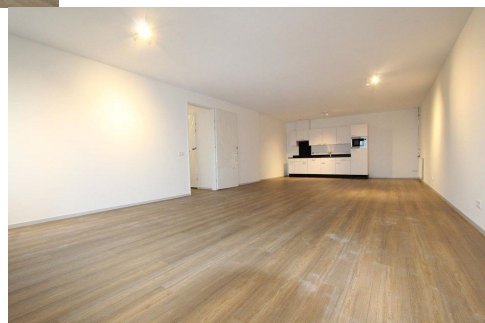

Save time and money go directly to
the best and quickest agent

Bouwerij, Amstelveen

Details:

• Size of the property: 89 m²

• Number of bedrooms: 2

• Number of bathrooms: 1

• Type of house: Apartment

1078 BH Amsterdam

Type

Decoration

+31 (0)20 - 671 72 66

info@amsterdamhousing.com

www.amsterdamhousing.com

: Upper floor apartment

: Semi Furnished

Living Surface : 89m²