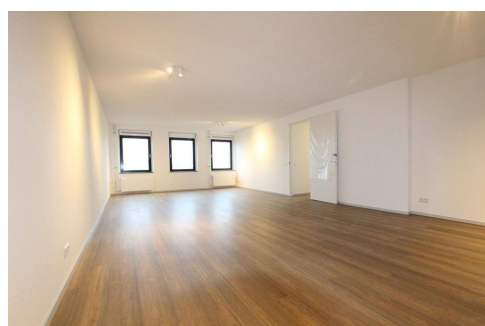

Save time and money go directly to
the best and quickest agent

Bouwerij, Amstelveen

Details:

• Size of the property: 89 m²

• Number of bedrooms: 2

• Number of bathrooms: 1

• Type of house: Apartment

1078 BH Amsterdam

Type

Decoration

+31 (0)20 - 671 72 66

info@amsterdamhousing.com

www.amsterdamhousing.com

: Upper floor apartment

: Semi Furnished

Living Surface : 89m²