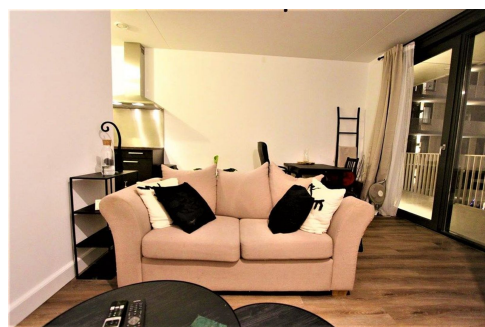

Save time and money go directly to
the best and quickest agent

Grotenhuyshof, Purmerend

For rent, luxury new-build apartment in a top location in Purmerend.

Almost the most attractive places in Purmerend are within walking distance, the Purmerbos, the golf course, various shopping centers and by bike you can easily reach the center of Purmerend.