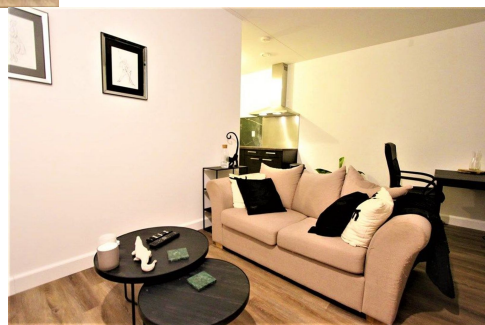

Save time and money go directly to
the best and quickest agent

Grotenhuyshof, Purmerend

For rent, luxury new-build apartment in a top location in Purmerend.

Almost the most attractive places in Purmerend are within walking distance, the Purmerbos, the golf course, various shopping centers and by bike you can easily reach the center of Purmerend.

If you prefer to visit the center of Amsterdam, the 307 bus to Amsterdam Noord stops in front of
1078 BH Amsterdam

Type

: Up and downstairs house

Decoration

: Semi Furnished

+31 (0)20-671 72 66

info@amsterdamhousing.com