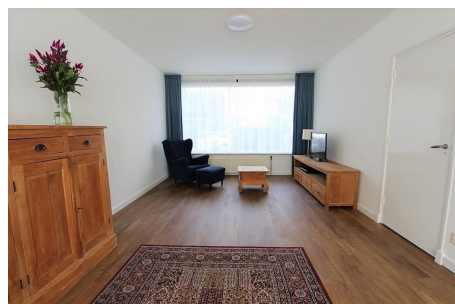

Save time and money go directly to
the best and quickest agent

Eikenrodelaan, Amstelveen

Details:

- Size of the property: 145 m²
- Number of bedrooms: 5
- Number of bathrooms: 2
- Type of house: Family House

Type	: Terraced house
Decoration	: Semi Furnished
Garden	: Yes, Backyard, East, 100×100cm
Living Surface	: 145m²
Rooms	: 6

Rent € 2.950 p.m. excl. per month