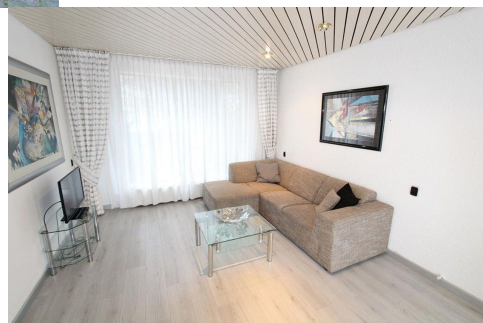

AMSTERDAM HOUSING

CALL +31 (0)20-671 72 66

Save time and money go directly to
the best and quickest agent

Graaf Willemlaan, Amstelveen

Details:

Size of the house (m2) approximately 185 m2

Number of bedrooms: 5

Number of bathrooms: 2

Type of house: Family house

1078 BH Amsterdam

Type

Decoration

+31 (0)20 - 671 72 66

info@amsterdamhousing.com

www.amsterdamhousing.com

: Endhouse

: Semi Furnished

VBO  MAKELAAR

Garden : Yes, Backyard, North, 600×500cm

Living Surface : 185m²

Rooms : 6

CALL +31 (0)20-671 72 66

Save time and money go directly to