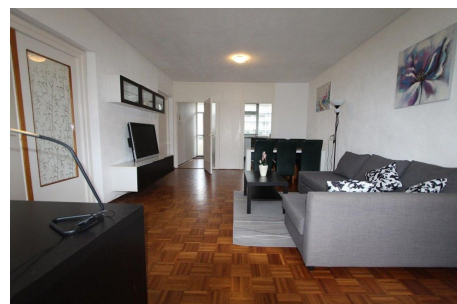

## Bevelandselaan, Amstelveen

3-room apartment on the Bevelandselaan in Amstelveen.

Very light, fully furnished apartment on the third floor, with two large bedrooms, living room facing west, open kitchen and west-facing balcony, with plenty of light and view on the sunset. Literally next to bus and metro to Amsterdam, few metro stops away from the Zuid As, next to shopping area, and to grass field with playground. Very suited for family with children and for professionals.

Type	: Upper floor apartment
Decoration	: Fully furnished
Living Surface	: 78m <sup>2</sup>
Rooms	: 3

**Rent € 1.950 p.m. excl. per month**