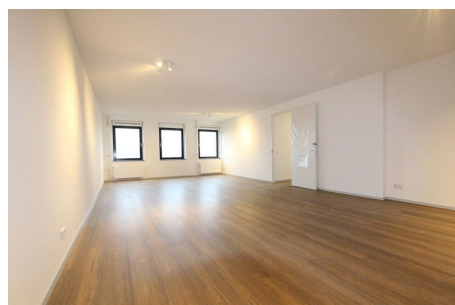

*Save time and money go directly to
the best and quickest agent*

Bouwerij, Amstelveen

Details:

- Size of the property: 89 m²
- Number of bedrooms: 2
- Number of bathrooms: 1
- Type of house: Apartment
- Interior decoration: Semi-Furnished

Type	: Upper floor apartment
Decoration	: Semi Furnished
Living Surface	: 89m ²
Rooms	: 3

Rent € 1.650 p.m. excl. per month