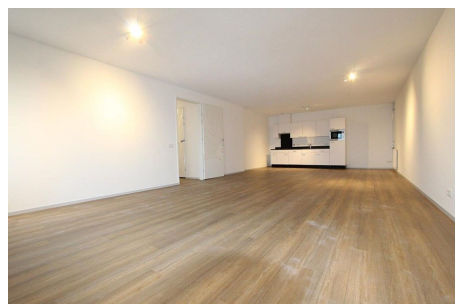

*Save time and money go directly to
the best and quickest agent*

Bouwerij, Amstelveen

Details:

- Size of the property: 89 m²
- Number of bedrooms: 2
- Number of bathrooms: 1
- Type of house: Apartment
- Interior decoration: Semi-Furnished

Type	: Upper floor apartment
Decoration	: Semi Furnished
Living Surface	: 89m ²
Rooms	: 3

Rent € 1.650 p.m. excl. per month