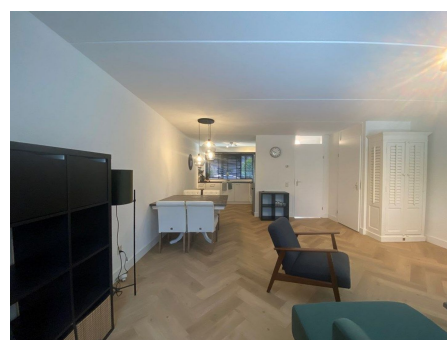

## Boschplaat, Amstelveen

Details:

Size of the property: (m2) approximately 110 m2

Number of bedrooms: 4

Number of bathrooms: 1

Type of house: Family house

Quality of public transportation: Good

<b>Type</b>	: Terraced house
<b>Decoration</b>	: Fully furnished, Semi Furnished
<b>Garden</b>	: Yes, Frontyard, 500x500cm
<b>Living Surface</b>	: 110m <sup>2</sup>
<b>Rooms</b>	: 5