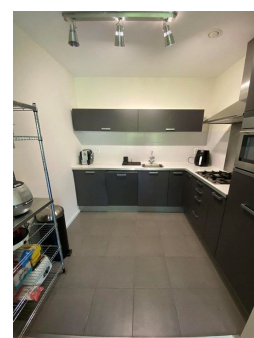

Save time and money go directly to
the best and quickest agent

Laan van de Helende Meesters, Amstelveen

Details:

Size of the house (m2) approximately 100 m2

Number of bedrooms: 2

Number of bathrooms: 1

Type of house: Apartment

Type : Up and downstairs house

Decoration : Fully furnished

Living Surface : 100m²

Rooms : 3

Rent € 2.350 p.m. excl. per month