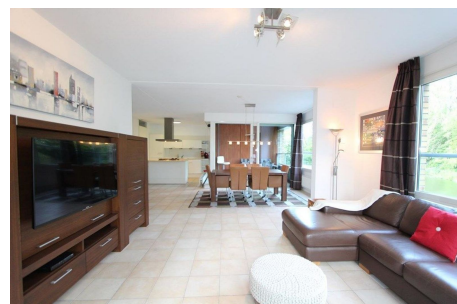

Save time and money go directly to
the best and quickest agent

Laan van de Helende Meesters, Amstelveen

Laan van de Helende Meesters, Amstelveen, Groenelaan description:

Details:

Size of the house (m2) approximately 110 m2

Number of bedrooms: 2

Number of bathrooms: 1

Type : Upper floor apartment

Decoration : Fully furnished

Living Surface : 110m²

Rooms : 3

Rent € 2.750 p.m. excl. per month