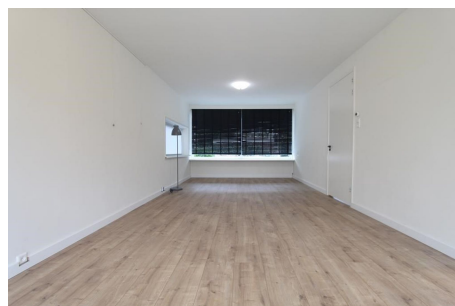

*Save time and money go directly to
the best and quickest agent*

Bevelandselaan, Amstelveen

Details:

- Size of the property: 149m²
- Number of bedrooms: 6
- Number of bathrooms: 2
- Type of house: Family House
- Construction year of the house: 1962

Type	: Quarter house
Decoration	: Semi Furnished
Garden	: Yes, Backyard
Living Surface	: 149m ²
Rooms	: 7

Rent € 3.250 p.m. excl. per month