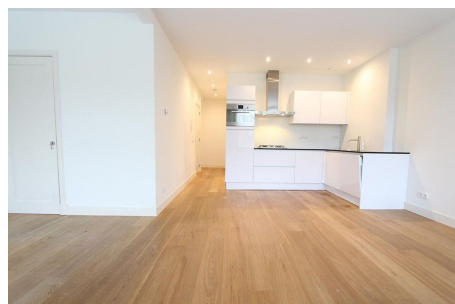

*Save time and money go directly to
the best and quickest agent*

Churchill-laan, Amsterdam

Please be aware that it is not possible to schedule a viewing through phone. Please send your contact information by replying ONLINE on this advertisement.

Please be aware that the apartment is not suitable for sharing, because the second bedroom is very small.

Type : Upper floor apartment
Decoration : Semi Furnished
Living Surface : 60m²
Rooms : 3

Rent € 2.150 p.m. excl. per month