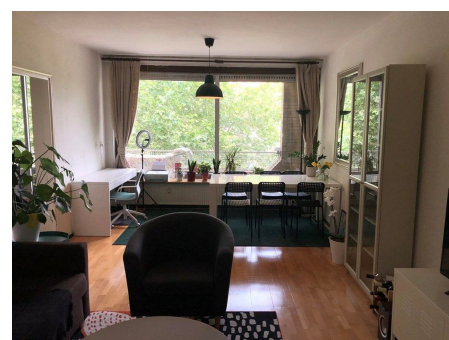

Save time and money go directly to
the best and quickest agent

Meander, Amstelveen

It is only possible to see this apartment by replying ONLINE on the advertisement. It is not possible to schedule a viewing by phone.

Details:

- Size of the property: 80 m²
- Number of bedrooms: 2

Type	: Up and downstairs house
Decoration	: Fully furnished
Living Surface	: 80m²
Rooms	: 3

Rent € 2.000 p.m. excl. per month