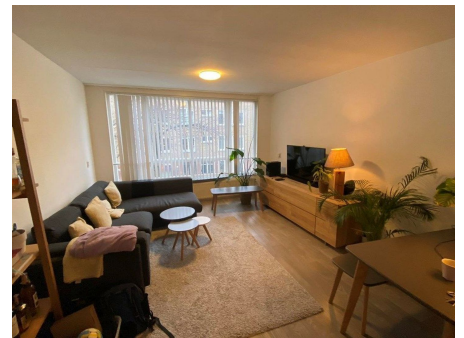

Save time and money go directly to
the best and quickest agent

Lutmastraat, Amsterdam

Please be aware that it is not possible to schedule a viewing through phone. Please send your contact information by replying ONLINE on this advertisement.

Details:

- Size of the property: 65 m²
- Number of bedrooms: 1

Type	: Upper floor apartment
Decoration	: Semi Furnished
Living Surface	: 65m²
Rooms	: 2

Rent € 2.000 p.m. excl. per month