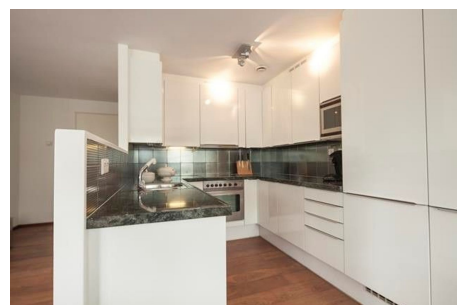

*Save time and money go directly to
the best and quickest agent*

Kamerlingh Onnesstraat, Amstelveen

Details:

- Size of the property: 100 m²
- Number of bedrooms: 2
- Number of bathrooms: 1
- Type of house: Apartment
- Construction year of the house: 1999

Type	: Ground floor apartment
Decoration	: Fully furnished
Living Surface	: 100m ²
Rooms	: 3

Rent € 2.450 p.m. excl. per month