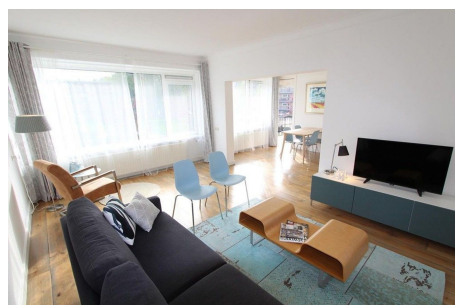

Save time and money go directly to
the best and quickest agent

Pruimenlaan, Amstelveen

Details:

- Size of the property: 80 m²
- Number of bedrooms: 2
- Number of bathrooms: 1
- Type of house: Apartment
- Construction year of the house: 1960

Type	: Upper floor apartment
Decoration	: Fully furnished
Living Surface	: 80m²
Rooms	: 3

Rent € 1.900 p.m. excl. per month