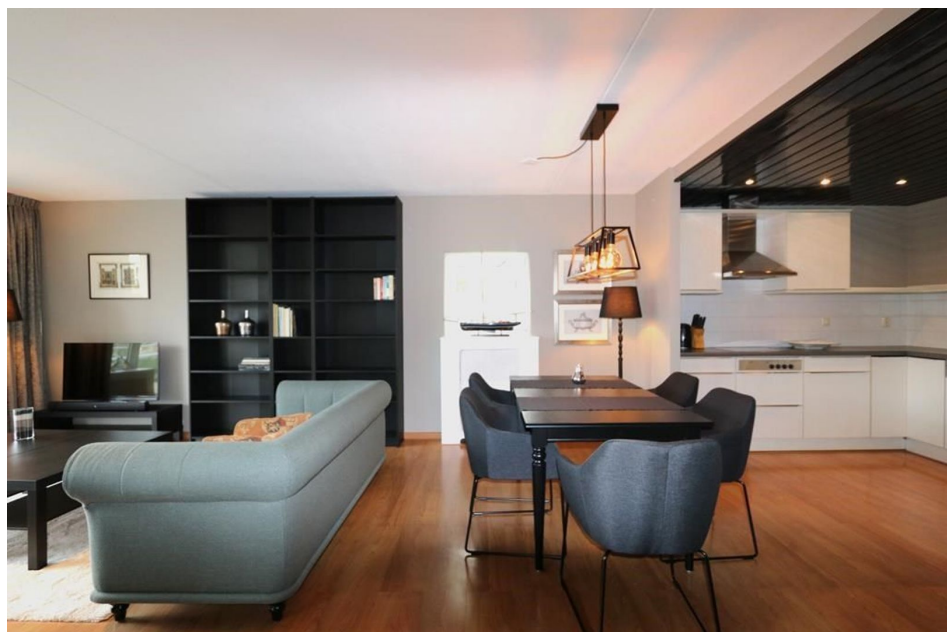

Save time and money go directly to
the best and quickest agent

Luttickduin, Amstelveen

Details:

- Size of the property: 128 m²
- Number of bedrooms: 2
- Number of bathrooms: 1
- Type of property: Apartment
- Construction year of the apartment: 1993

Type	: Upper floor apartment
Decoration	: Fully furnished
Living Surface	: 128m²
Rooms	: 3

Rent € 2.475 p.m. excl. per month