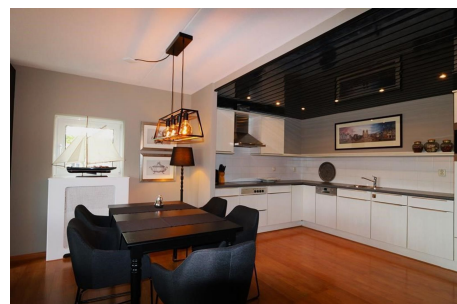

Save time and money go directly to
the best and quickest agent

Luttickduin, Amstelveen

Details:

- Size of the property: 128 m²
- Number of bedrooms: 2
- Number of bathrooms: 1
- Type of property: Apartment
- Construction year of the apartment: 1993

Type	: Upper floor apartment
Decoration	: Fully furnished
Living Surface	: 128m²
Rooms	: 3

Rent € 2.475 p.m. excl. per month