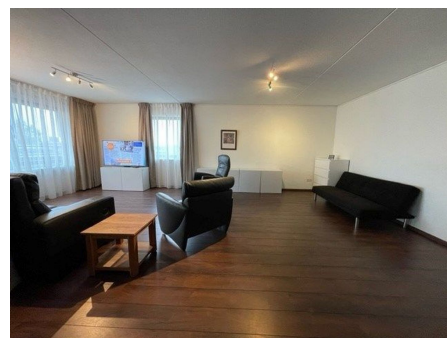

Save time and money go directly to
the best and quickest agent

Rembrandtweg, Amstelveen

Details:

Size of the house (m2) approximately 95 m2

Number of bedrooms: 2

Number of bathrooms: 1

Type of house: Apartment

Quality of public transportation: Good

Type : Upper floor apartment

Decoration : Fully furnished

Living Surface : 95m²

Rooms : 3

Rent € 2.500 p.m. excl. per month