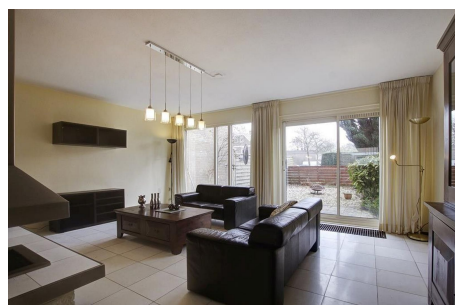

Save time and money go directly to
the best and quickest agent

Turfschip, Amstelveen

Details:

Size of the house (m2) approximately 150 m2

Number of bedrooms: 4

Number of bathrooms: 2

Type of house: Family house

Quality of public transportation: Good

Type	: Single family
Decoration	: Fully furnished, Semi Furnished
Garden	: Yes, Backyard, East, 600×800cm
Living Surface	: 150m²
Rooms	: 5

Rent € 2.500 p.m. excl. per month