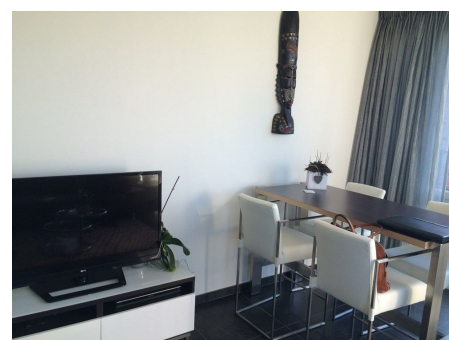

## Sint Janskruidlaan, Amstelveen

Details:

- Size of the property: 92 m<sup>2</sup>
- Number of bedrooms: 1
- Number of bathrooms: 1
- Type of house: Apartment
- Construction year of the house: 2012

<b>Type</b>	: Apartment w/ access balcony
<b>Decoration</b>	: Fully furnished
<b>Living Surface</b>	: 92m <sup>2</sup>
<b>Rooms</b>	: 2