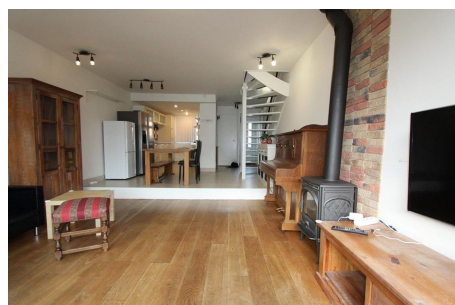

Save time and money go directly to
the best and quickest agent

De Parelvisserlaan, Amstelveen

Details:

- Size of the property: 120 m²
- Number of bedrooms: 4
- Number of bathrooms: 1
- Type of house: Family House

Type	: Terraced house
Decoration	: Fully furnished
Garden	: Yes, Backyard
Living Surface	: 120m²
Rooms	: 5

Rent € 2.500 p.m. excl. per month