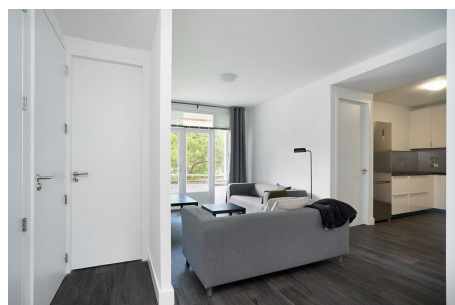

Save time and money go directly to
the best and quickest agent

Meander, Amstelveen

ONLY FOR SHARING. MAX 4 SHARERS. STUDENTS ALLOWED.

Details:

- Size of the property: 105 m²
- Number of bedrooms: 4
- Number of bathrooms: 2

Type	: Up and downstairs house
Decoration	: Fully furnished
Living Surface	: 105m²
Rooms	: 4

Rent € 4.000 p.m. excl. per month