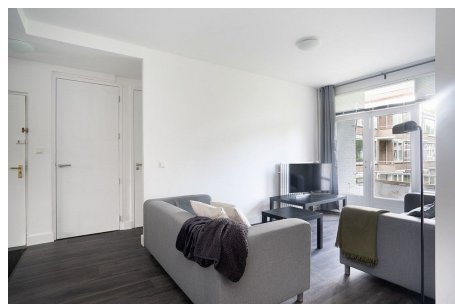

Save time and money go directly to
the best and quickest agent

Meander, Amstelveen

ONLY FOR SHARING. MAX 4 SHARERS. STUDENTS ALLOWED.

Details:

- Size of the property: 105 m²
- Number of bedrooms: 4
- Number of bathrooms: 2

Type	: Up and downstairs house
Decoration	: Fully furnished
Living Surface	: 105m²
Rooms	: 4

Rent € 4.000 p.m. excl. per month