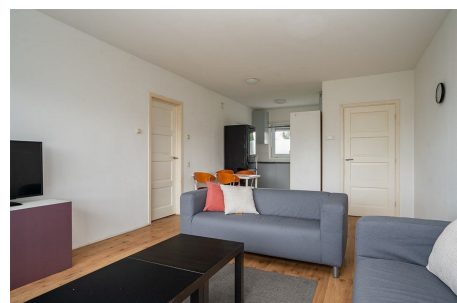

*Save time and money go directly to
the best and quickest agent*

Mr. G. Groen van Prinstererlaan, Amstelveen

SHARERS HOUSE: MAX 3 SHARERS. Students are welcome!

In the heart of Amstelveen with excellent public transportation connection to the Vrije Universiteit (VU)!

Details:

Type	: Up and downstairs house
Decoration	: Fully furnished
Living Surface	: 68m²
Rooms	: 4

Rent € 3.000 p.m. excl. per month