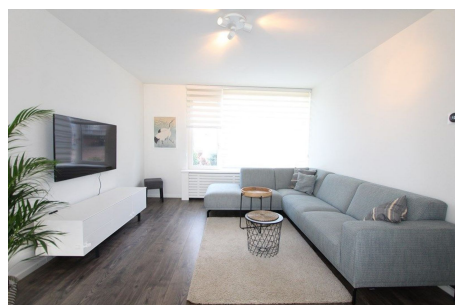

Save time and money go directly to
the best and quickest agent

Maarten Lutherweg, Amstelveen

Details:

- Size of the property: 120 m²
- Number of bedrooms: 3
- Number of bathrooms: 1
- Type of house: Family House
- Construction year of the house: 1962

Type	: Terraced house
Decoration	: Fully furnished
Garden	: Yes, Backyard
Living Surface	: 120m ²
Rooms	: 4

Rent € 2.700 p.m. excl. per month