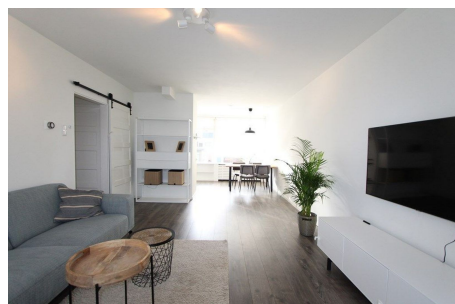

Save time and money go directly to
the best and quickest agent

Maarten Lutherweg, Amstelveen

Details:

- Size of the property: 120 m²
- Number of bedrooms: 3
- Number of bathrooms: 1
- Type of house: Family House
- Construction year of the house: 1962

Type	: Terraced house
Decoration	: Fully furnished
Garden	: Yes, Backyard
Living Surface	: 120m²
Rooms	: 4

Rent € 2.700 p.m. excl. per month