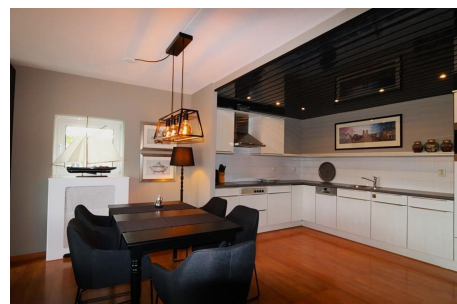

Save time and money go directly to
the best and quickest agent

Luttickduin, Amstelveen

Details:

- Size of the property: 128 m²
- Number of bedrooms: 2
- Number of bathrooms: 1
- Type of property: Apartment
- Construction year of the apartment: 1993

Type	: Upper floor apartment
Decoration	: Fully furnished
Living Surface	: 128m²
Rooms	: 3

Rent € 2.250 p.m. excl. per month