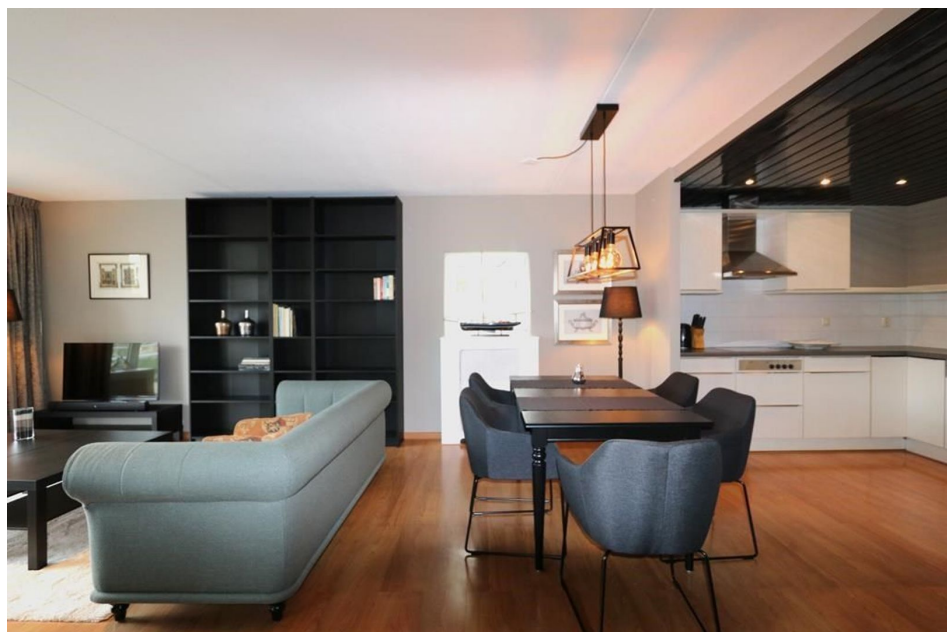

Save time and money go directly to
the best and quickest agent

Luttickduin, Amstelveen

Details:

- Size of the property: 128 m²
- Number of bedrooms: 2
- Number of bathrooms: 1
- Type of property: Apartment
- Construction year of the apartment: 1993

Type	: Upper floor apartment
Decoration	: Fully furnished
Living Surface	: 128m²
Rooms	: 3

Rent € 2.250 p.m. excl. per month