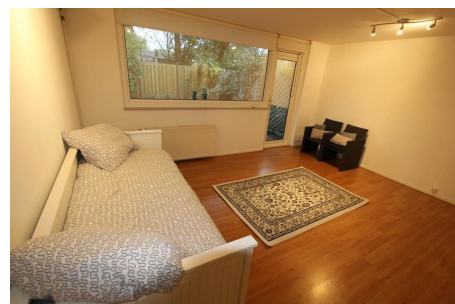

Save time and money go directly to
the best and quickest agent

Maritsa, Amstelveen

Details:

Size of the apartment (m2) approximately 134 m2

Number of bedrooms: 4

Number of bathrooms: 1

Type of house: Family house

Quality of public transportation: Good

Type	: Terraced house
Decoration	: Fully furnished
Garden	: Yes, Backyard
Living Surface	: 134m ²
Rooms	: 5

Rent € 2.350 p.m. excl. per month