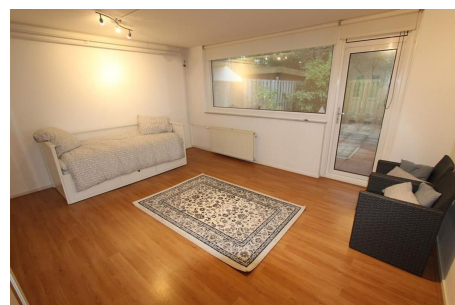

Save time and money go directly to
the best and quickest agent

Maritsa, Amstelveen

Details:

Size of the apartment (m2) approximately 134 m2

Number of bedrooms: 4

Number of bathrooms: 1

Type of house: Family house

Quality of public transportation: Good

Type	: Terraced house
Decoration	: Fully furnished
Garden	: Yes, Backyard
Living Surface	: 134m ²
Rooms	: 5

Rent € 2.350 p.m. excl. per month