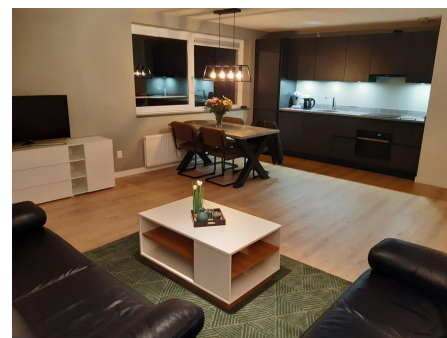

*Save time and money go directly to
the best and quickest agent*

Rosa Spierlaan, Amstelveen

New !
Renovated !
Stunning View !

Welcome in the Rosa Spierlaan 300, Amstelveen:

Type	: Up and downstairs house
Decoration	: Fully furnished
Living Surface	: 73m ²
Rooms	: 3