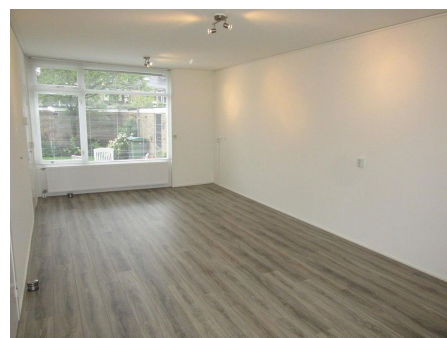

Save time and money go directly to
the best and quickest agent

Cleopatraaan, Amstelveen

Details:

Size of the property (m2) approximately 130 m2

Number of bedrooms: 5

Number of bathrooms: 1

Type of house: Family house

Quality of public transportation: Good

Type	: Terraced house
Decoration	: Semi Furnished
Living Surface	: 130m²
Rooms	: 6

Rent € 2.450 p.m. excl. per month