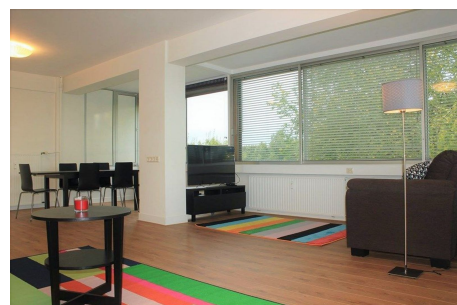

Save time and money go directly to
the best and quickest agent

Meander, Amstelveen

Details:

- Size of the property: 110 m²
- Number of bedrooms: 2
- Number of bathrooms: 1
- Type of house: Apartment
- Construction year of the house: 1960

Type	: Upper floor apartment
Decoration	: Fully furnished
Living Surface	: 110m²
Rooms	: 3

Rent € 2.350 p.m. excl. per month