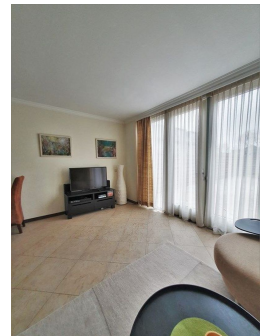

Save time and money go directly to
the best and quickest agent

Jasmijnlaan, Amstelveen

Details:

- Size of the property: 138 m2
- Number of bedrooms: 3
- Number of bathrooms: 1
- Type of house: Family house
- Construction year of the house: 2008

AMSTERDAM HOUSING
Singerbeekstraat 29
1078 BH Amsterdam
Living Surface
Rooms

+31 (0)20-671 72 66
info@amsterdamhousing.com
www.amsterdamhousing.com
: 138m²
: 4

Terraced house
Fully furnished

Yes Backyard, Southwest, 600x1000cm